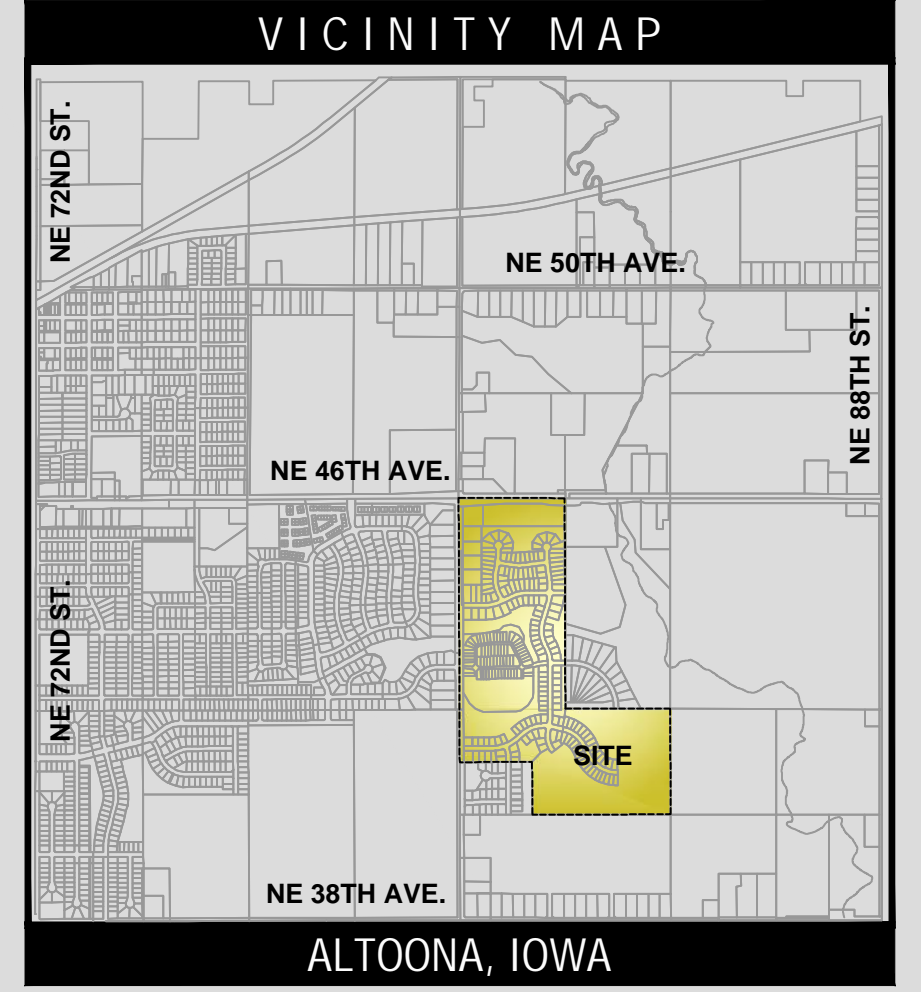

TUSCANY

ALTOONA, IOWA

BASE MAP PREPARED BY McCLURE ENGINEERING
ARTISTIC RENDITION. FINAL PLANS SUBJECT TO CHANGE
NOVEMBER 20, 2020